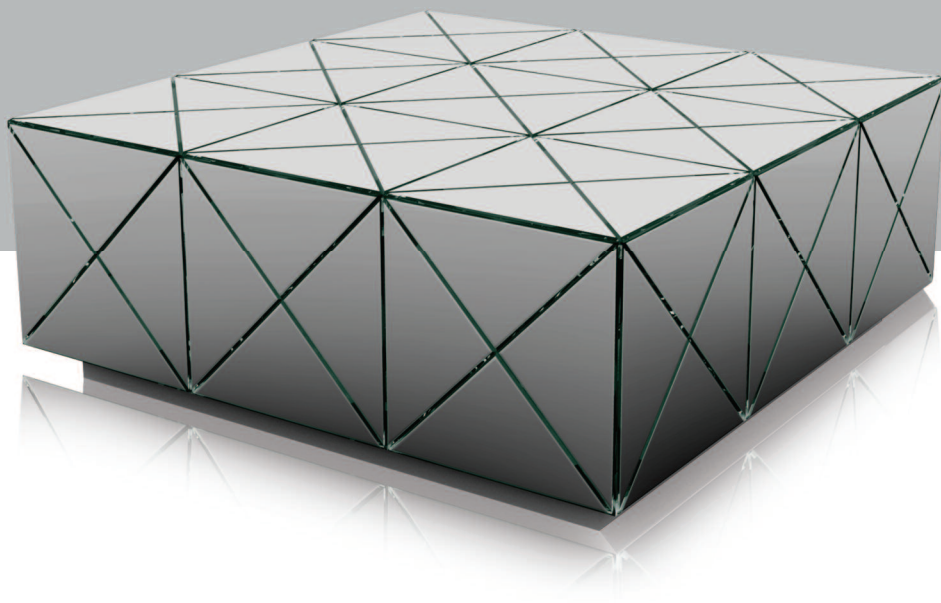

MIOTTO

plinio

MIOTTO

# plinio

smoke grey mirrored glass coffee table  
triangular mirror detail

materials  
smoke grey mirrored glass

dimensions  
l. 960  
w. 960  
h. 380